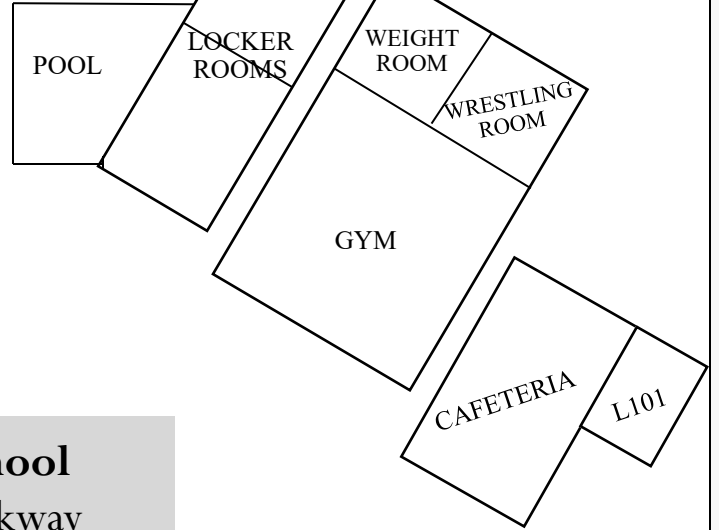

Mountain View Road

North Kilroy Road

John H. Pitman High School
 2525 West Christoffersen Parkway
 Turlock, CA 95382
 (209) 656-1592
 www.thepitmanpride.com

★
Pitman High School is a fenced campus.
All visitors must enter and check in at our Main Office.