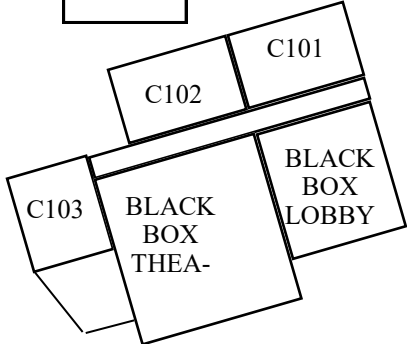

Mountain View Road

North Kilroy Road

John H. Pitman High School
 2525 West Christoffersen Parkway
 Turlock, CA 95382
 (209) 656-1592
 www.thepitmanpride.com

★
Pitman High School is a fenced campus.
All visitors must enter and check in at our Main Office.